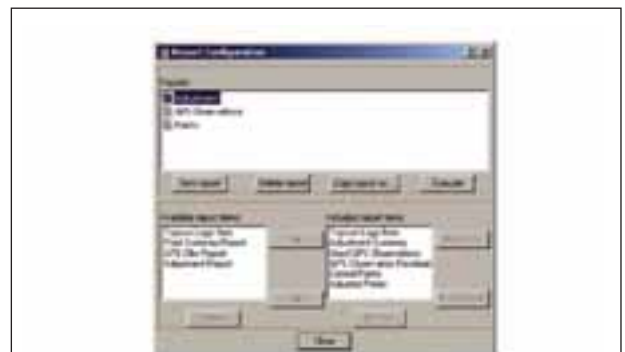

**New
Version
Available**

TOPSURV SOFTWARE

- Graphical Stakeout
- Multiple reference choices visible to the operator
- Automated data collection
- One-touch access data, map and offset screens
- Reference lines
- Text and graphics all in one easy-to-view screen

A straightforward desktop design presents data in both a graphical map view and a tabular view simultaneously. Sortable fields enable operators to analyze data quickly and easily. Find the information you need without searching through lists.