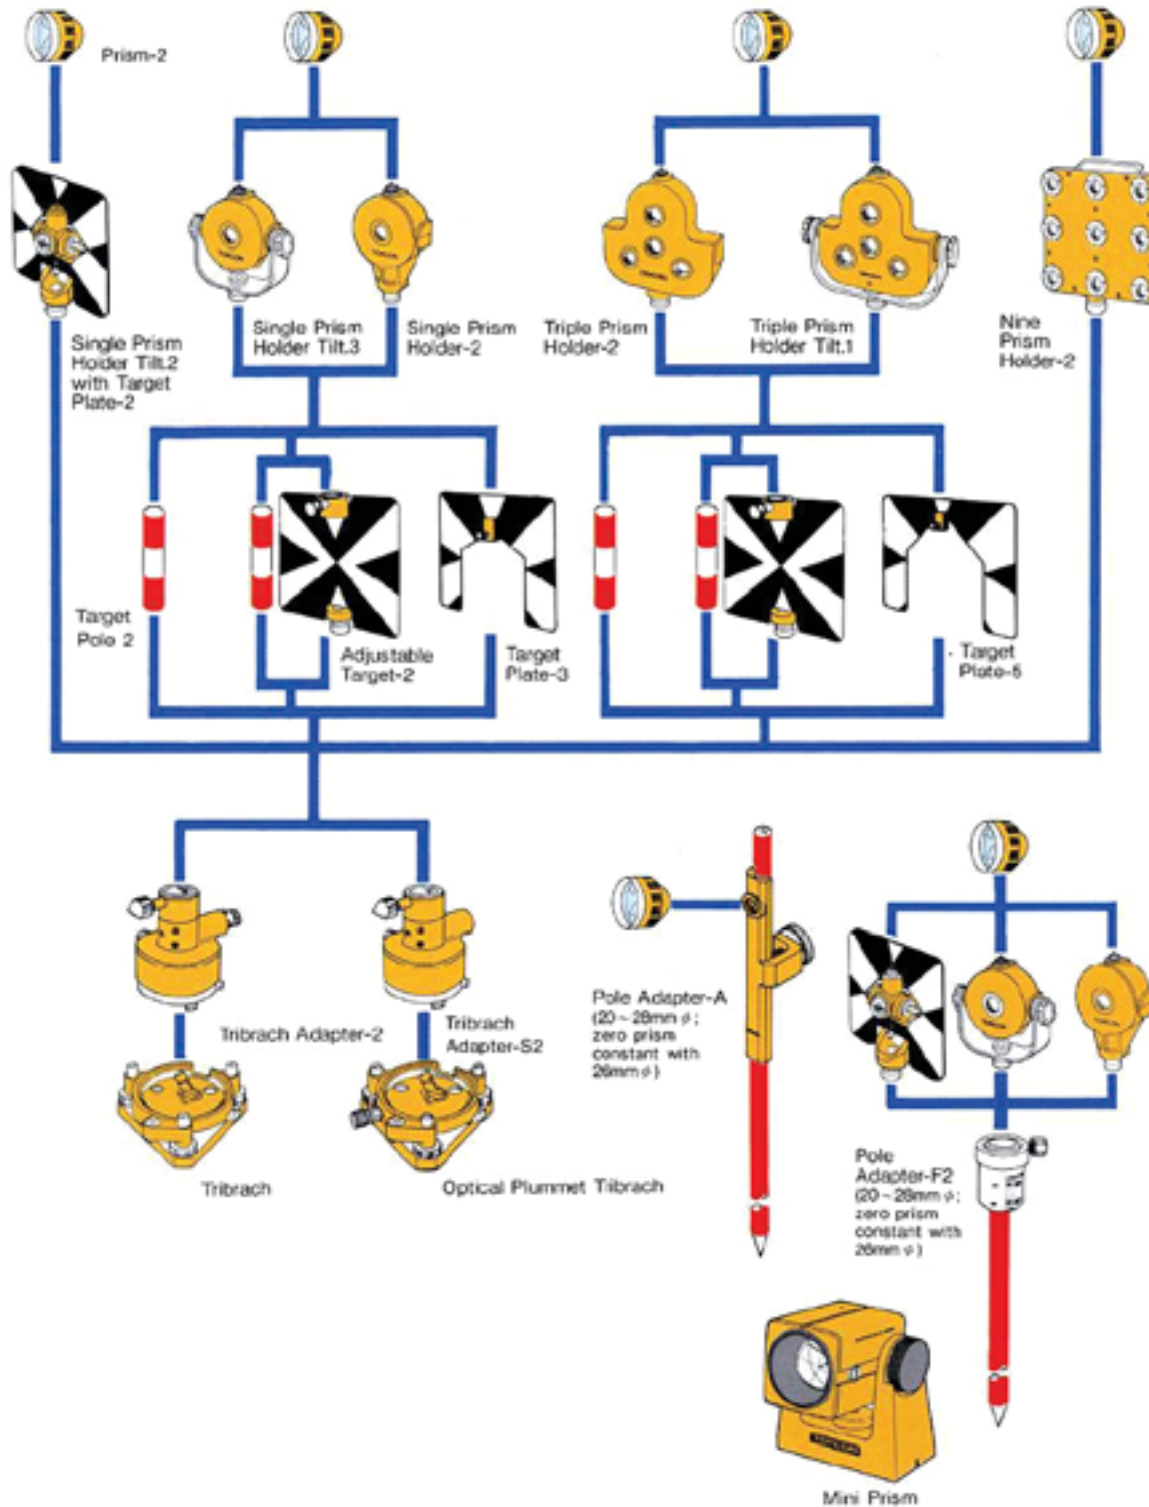

TOPCON Reflector System