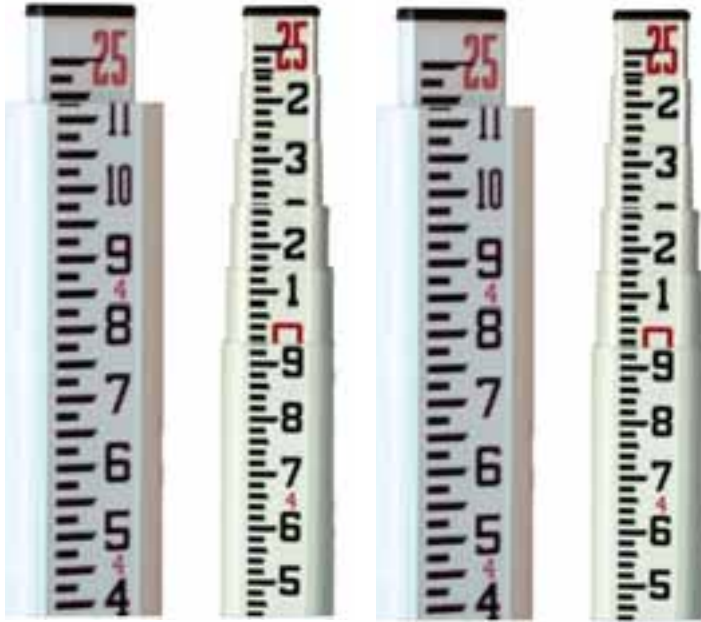

CRAIN

ROUND LEVEL RODS

Imprinted scales for lifetime wear. Positive locking/ button system 5/8" x 11" prism mounting adapter.

Item	Description	MSLP
LR-STD LEVEL RODS		
90004	LR-STD 25', ft./10ths	199.00
90014	LR-STD 7.5m, metric	199.00
LR-PRO LEVEL RODS		
90022	LR-PRO 25', ft./10ths	239.00
90024	LR-PRO 35', ft./10ths	359.00
90026	LR-PRO 45', ft./10ths	429.00
ACCESSORIES FOR LR-STD / LR-PRO RODS		
91056	LR Button set	10.75
91058	LR Spring set	10.75
91025	LR-STD 25' Lock set	40.75
91028	LR-PRO 25' Lock set	40.75
91030	LR-PRO 35' Lock set	55.00
91032	LR-PRO 45' Lock set	64.75
91133	5/8 x 11 double male adapter (LR)	15.50
91402	Case for LR-STD / LR-PRO	14.75

"CALL US FOR REPLACEMENT SECTIONS, CAPS, ETC!!!"

CRAIN

RECTANGULAR FIBERGLASS RODS

The Crain Rod (CR Series) incorporates versatile. Rectangular shape with rounded back corners provide better compatibility with laser sensors and a large, easy-to-read face.

Item	Description	MSLP
92001	8', ft./10ths	44.00
92021	13', ft./10ths	62.00
92022	13', ft./8ths	62.00
92041	16', ft./10ths	78.00
92042	16', ft./8ths	78.00
92031	20', ft./10ths	99.00
92032	20', ft./8ths	99.00

"CALL US FOR REPLACEMENT SECTIONS, CAPS, ETC!!!"

CRAIN

SVR RODS (OVAL)

Surveyors Series (SVR) - Recessed scales provide best wear resistance, threaded tip, back side with measuring scale. Feet, 10ths, 100ths. Staggered sections. Free protective case.