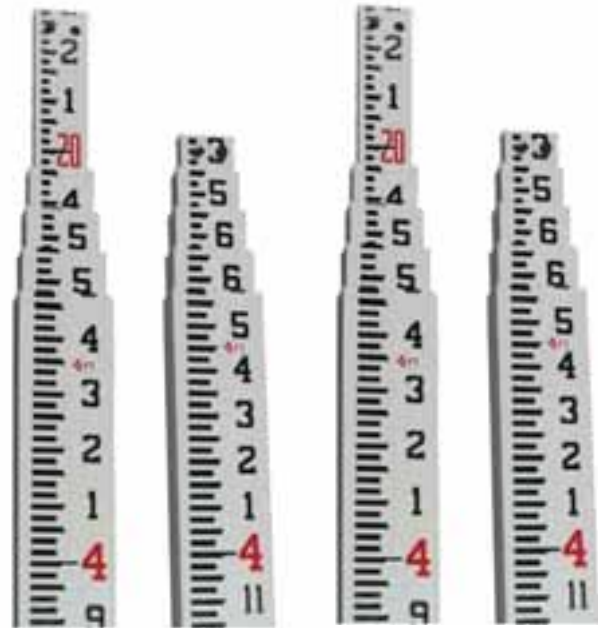

CRAIN

ROUND LEVEL RODS

Imprinted scales for lifetime wear. Positive locking/ button system 5/8" x 11" prism mounting adapter.

Item	Description	MSLP
LR-STD LEVEL RODS		
90004	LR-STD 25', ft./10ths	199.00
90014	LR-STD 7.5m, metric	199.00
LR-PRO LEVEL RODS		
90022	LR-PRO 25', ft./10ths	239.00
90024	LR-PRO 35', ft./10ths	359.00
90026	LR-PRO 45', ft./10ths	429.00
ACCESSORIES FOR LR-STD / LR-PRO RODS		
91056	LR Button set	10.75
91058	LR Spring set	10.75
91025	LR-STD 25' Lock set	40.75
91028	LR-PRO 25' Lock set	40.75
91030	LR-PRO 35' Lock set	55.00
91032	LR-PRO 45' Lock set	64.75
91133	5/8 x 11 double male adapter (LR)	15.50
91402	Case for LR-STD / LR-PRO	14.75

"CALL US FOR REPLACEMENT SECTIONS, CAPS, ETC!!!"

CRAIN

RECTANGULAR FIBERGLASS RODS

The Crain Rod (CR Series) incorporates versatile. Rectangular shape with rounded back corners provide better compatibility with laser sensors and a large, easy-to-read face.

"CALL US FOR REPLACEMENT SECTIONS, CAPS, ETC!!!"

CRAIN

SVR RODS (OVAL)

Surveyors Series (SVR) - Recessed scales provide best wear resistance, threaded tip, back side with measuring scale. Feet, 10ths, 100ths. Staggered sections. Free protective case.

Item	Description	MSLP
90340	25', ft./10ths	180.00
90341	25', ft./8ths	180.00
90343	16', ft./10ths	154.00
90344	16', ft./ 8ths	154.00
90372	7.6m, .5cm metric	180.00
90385	7.6m, "E" metric	180.00
90386	5.0m, "E" metric	154.00